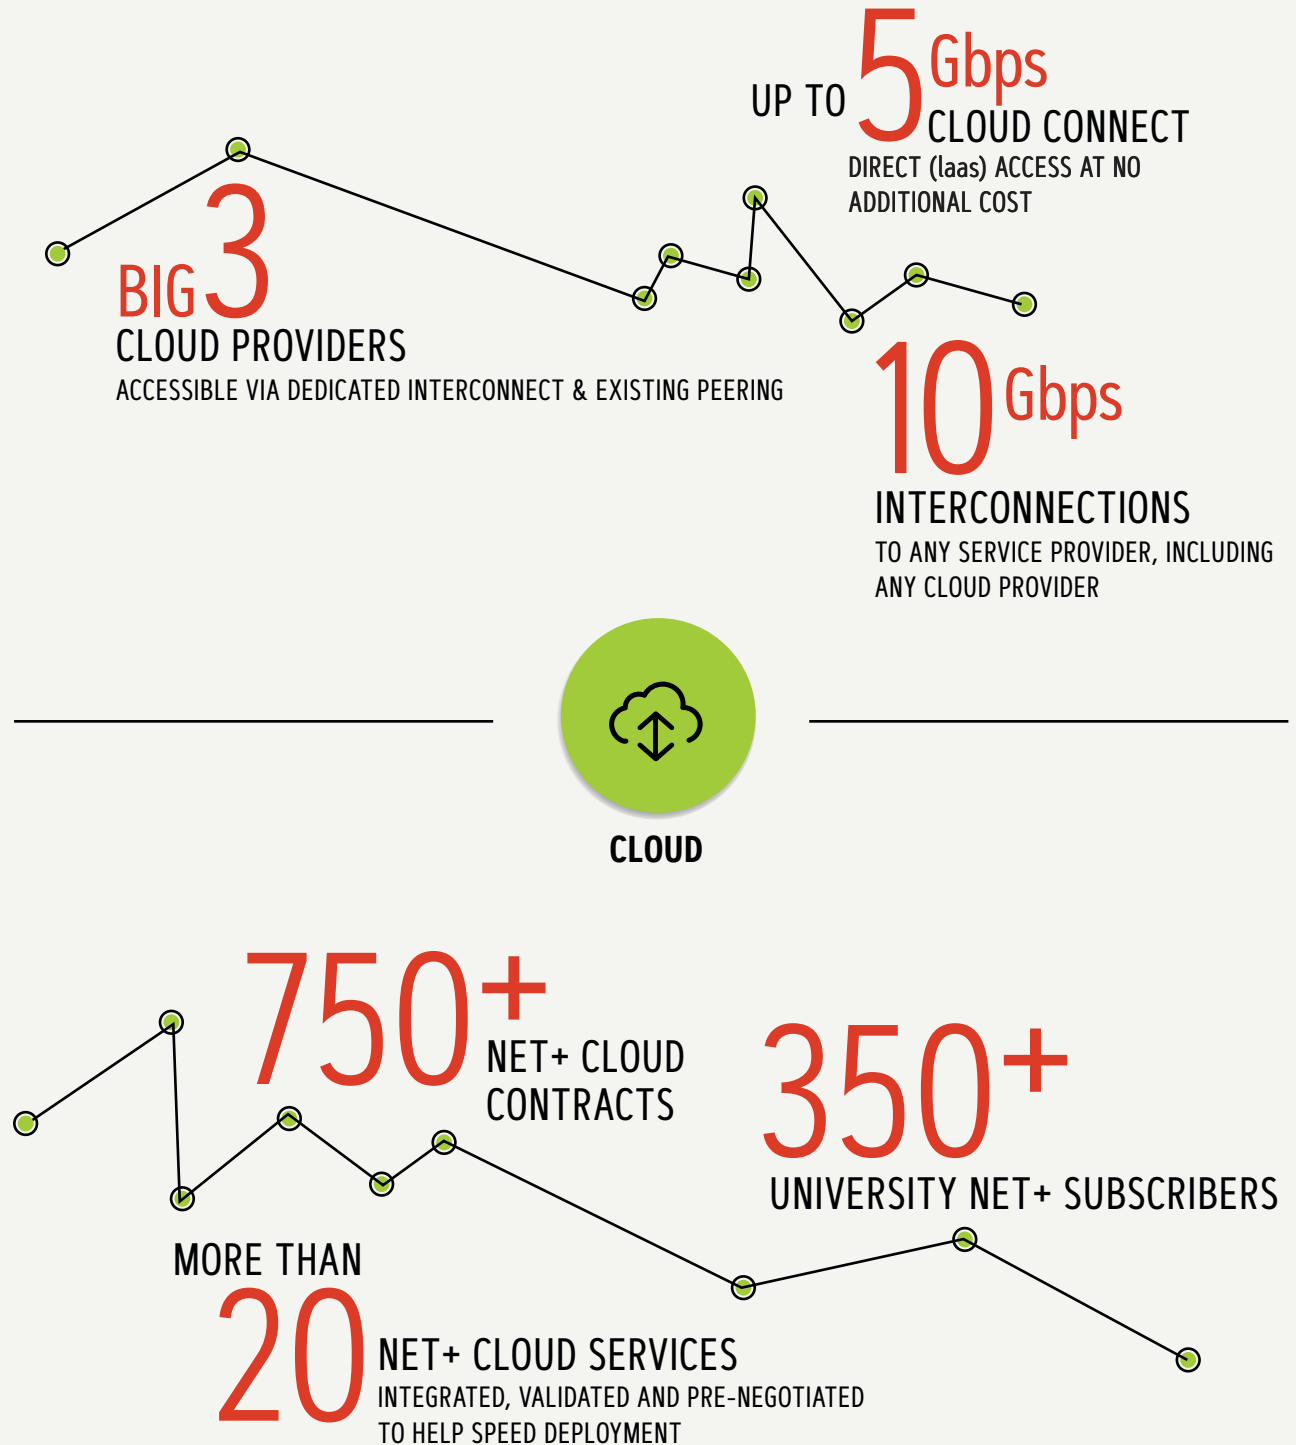

INTERNET2 PROVIDES:

- → **easier and more secure access to the largest cloud providers** to improve operations, increase capabilities and quickly ramp-up for evolving needs.
- → **accelerated deployment of cloud services** that are designed and customized by peers for rapid adoption, minimized risks and costs and maximum efficiencies and performance.

[Learn More →](#)